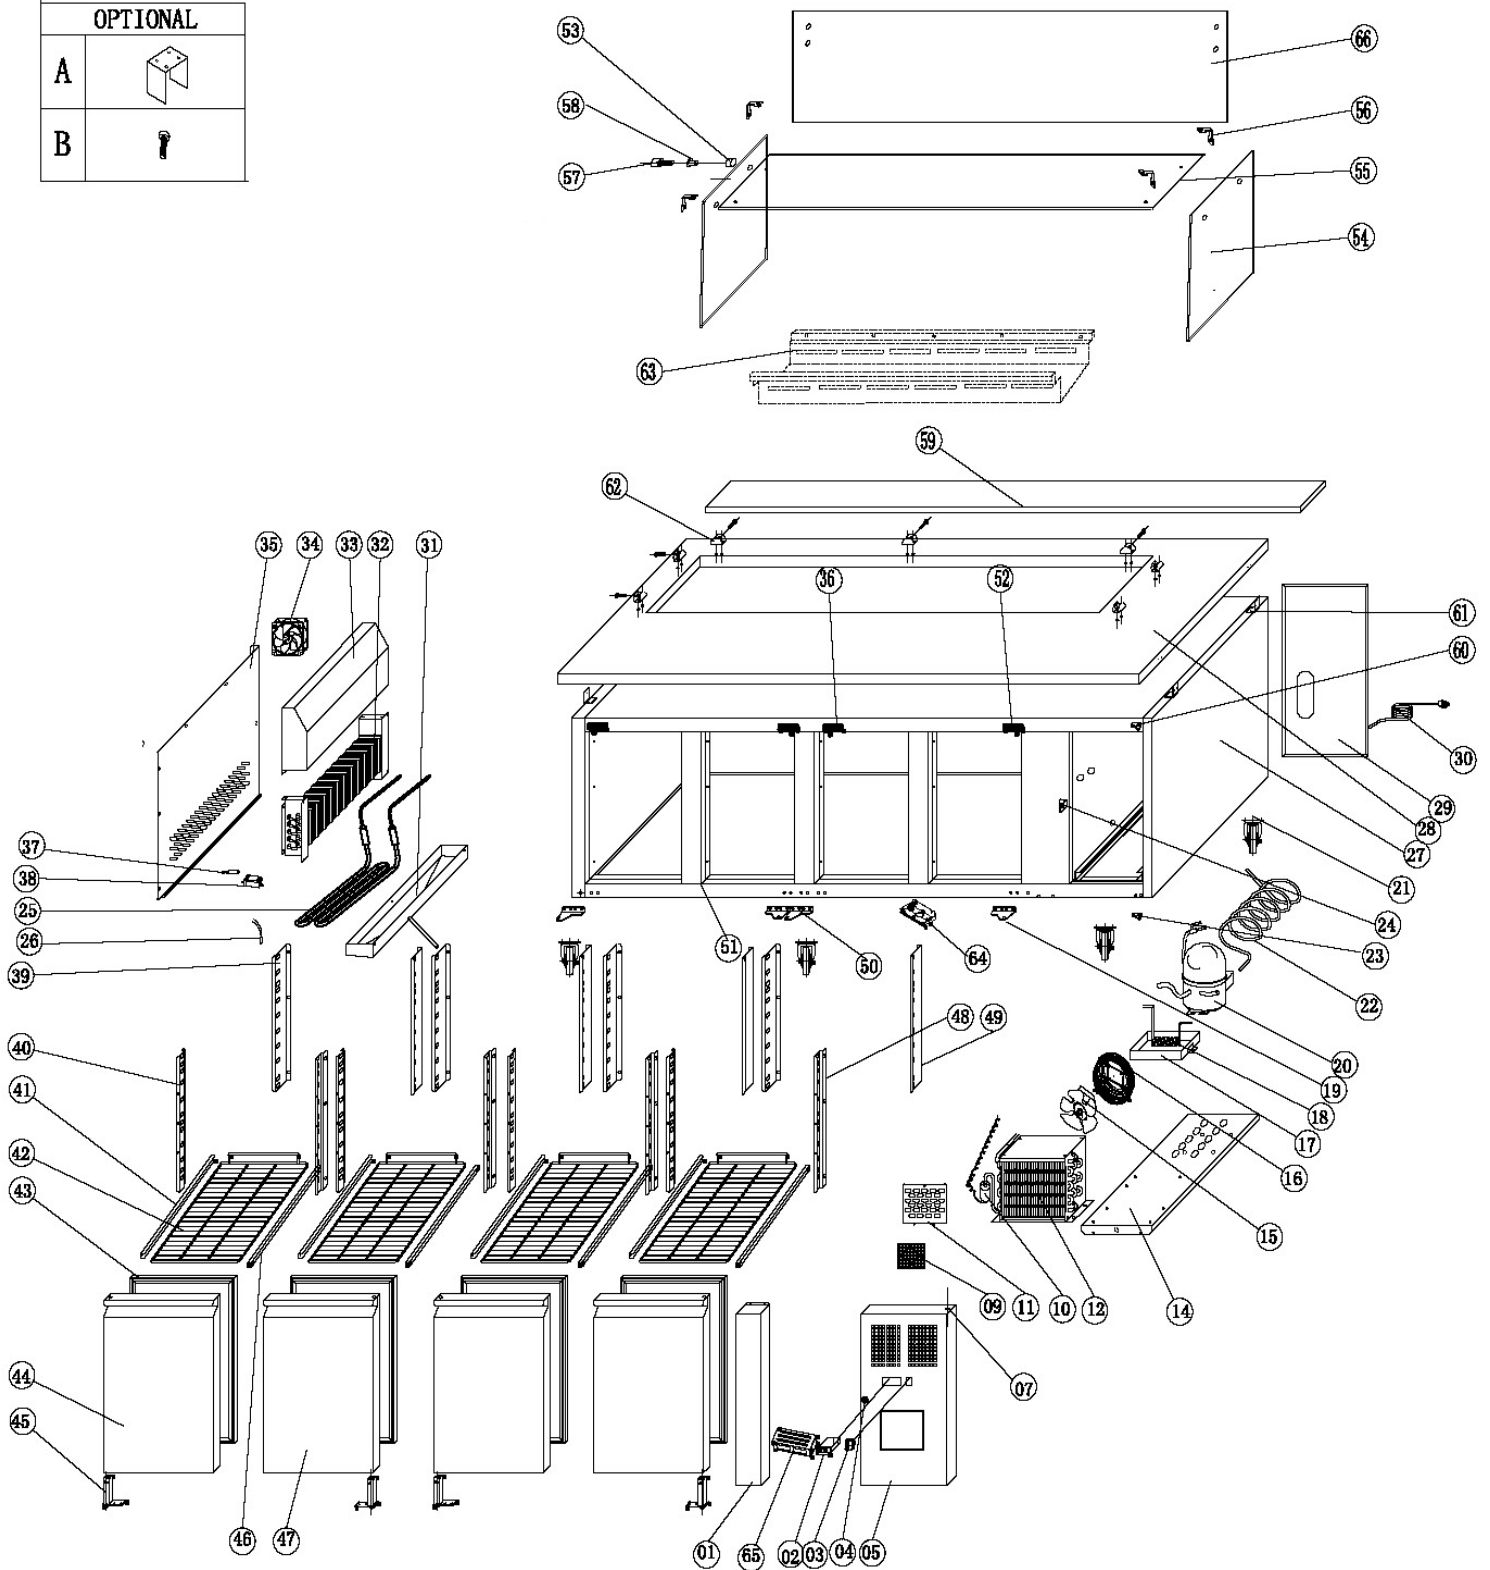

OPTIONAL	
A	
B	

Machine	Explode	Code	Description
UA019 - Polar U-Series GN Counter Saladette - 4 Door	1	AB294	Fixed Front Panel
UA019 - Polar U-Series GN Counter Saladette - 4 Door	2	AD728	Thermostat
UA019 - Polar U-Series GN Counter Saladette - 4 Door	3	AB308	Main Switch
UA019 - Polar U-Series GN Counter Saladette - 4 Door	4	AB352	Lock & Key
UA019 - Polar U-Series GN Counter Saladette - 4 Door	5	AA964	Front Panel
UA019 - Polar U-Series GN Counter Saladette - 4 Door	7	AE827	Bushing
UA019 - Polar U-Series GN Counter Saladette - 4 Door	9	AB914	Screen Filter
UA019 - Polar U-Series GN Counter Saladette - 4 Door	10	AB120	Filter Drier
UA019 - Polar U-Series GN Counter Saladette - 4 Door	11	AG248	Air Flow Window
UA019 - Polar U-Series GN Counter Saladette - 4 Door	12	AA965	Condenser
UA019 - Polar U-Series GN Counter Saladette - 4 Door	14		Unit Board
UA019 - Polar U-Series GN Counter Saladette - 4 Door	15	AB309	Condenser Fan & Blade
UA019 - Polar U-Series GN Counter Saladette - 4 Door	16	AL892	Basket Guard Grill
UA019 - Polar U-Series GN Counter Saladette - 4 Door	17	AB293	Water Box
UA019 - Polar U-Series GN Counter Saladette - 4 Door	18		Discharge Pipe
UA019 - Polar U-Series GN Counter Saladette - 4 Door	19	AD301	Door Down Hinge Right
UA019 - Polar U-Series GN Counter Saladette - 4 Door	20	AG014	Compressor (R600a)
UA019 - Polar U-Series GN Counter Saladette - 4 Door	21	AE824	Standard & Braked Castors
UA019 - Polar U-Series GN Counter Saladette - 4 Door	22		Suction Pipe With Capillary
UA019 - Polar U-Series GN Counter Saladette - 4 Door	23		Front Panel Down Hinge
UA019 - Polar U-Series GN Counter Saladette - 4 Door	24		Lock Hook
UA019 - Polar U-Series GN Counter Saladette - 4 Door	25	AK191	Defrost Heating Element
UA019 - Polar U-Series GN Counter Saladette - 4 Door	26	AB955	Protector for Heating Element
UA019 - Polar U-Series GN Counter Saladette - 4 Door	27		Body
UA019 - Polar U-Series GN Counter Saladette - 4 Door	28		Top
UA019 - Polar U-Series GN Counter Saladette - 4 Door	29		Unit Room Cover
UA019 - Polar U-Series GN Counter Saladette - 4 Door	30	AG554	Plug
UA019 - Polar U-Series GN Counter Saladette - 4 Door	31	AA900	Evaporator Water Pan
UA019 - Polar U-Series GN Counter Saladette - 4 Door	32	AB323	Evaporator
UA019 - Polar U-Series GN Counter Saladette - 4 Door	33		Fan Support
UA019 - Polar U-Series GN Counter Saladette - 4 Door	34	AB339	Circuit Fan
UA019 - Polar U-Series GN Counter Saladette - 4 Door	35		Evaporator Cover
UA019 - Polar U-Series GN Counter Saladette - 4 Door	36	AB978	Door Up Hinge Left
UA019 - Polar U-Series GN Counter Saladette - 4 Door	37	AC614	Sensor
UA019 - Polar U-Series GN Counter Saladette - 4 Door	38	AK128	Sensor Fixed box
UA019 - Polar U-Series GN Counter Saladette - 4 Door	39		Back Support Left
UA019 - Polar U-Series GN Counter Saladette - 4 Door	40		Front Support Left
UA019 - Polar U-Series GN Counter Saladette - 4 Door	46, 41	AJ524	Guide Right & Left
UA019 - Polar U-Series GN Counter Saladette - 4 Door	42	AK727	Shelf
UA019 - Polar U-Series GN Counter Saladette - 4 Door	43	AB338	Door Seal
UA019 - Polar U-Series GN Counter Saladette - 4 Door	44	AK203	Door Left(Door With Handle)
UA019 - Polar U-Series GN Counter Saladette - 4 Door	45	AB346	Door Spring
UA019 - Polar U-Series GN Counter Saladette - 4 Door	47	AK204	Door Right(Door With Handle)